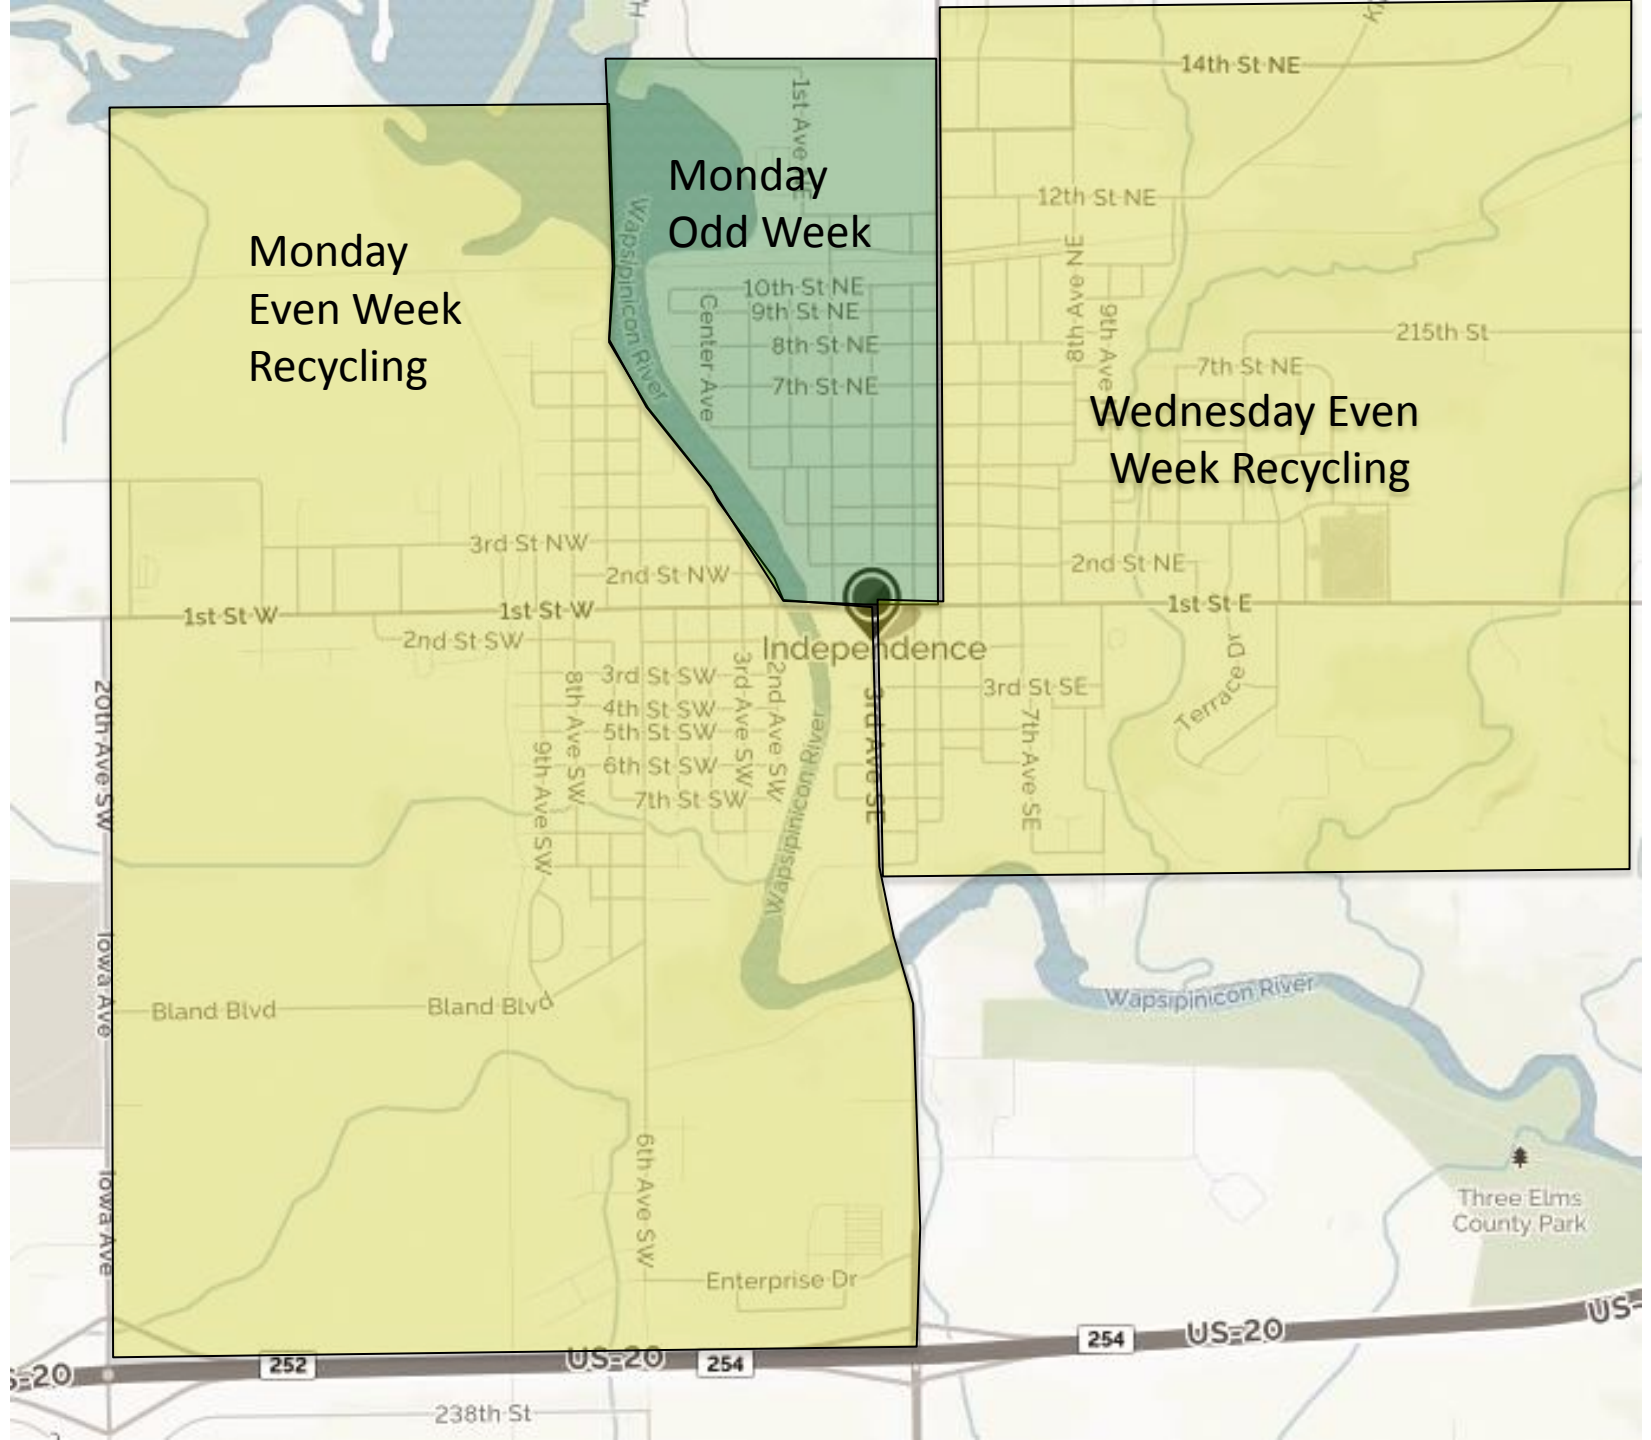

Great things happen when communities Recycle Right®. When individuals recycle everyday items like those shown below, tons of raw materials, time, energy and money are saved. Plus, the recycled materials become new products, and the cycle continues.

1. Empty recyclable materials directly into your recycling cart - don't bag recyclables
   - Containers that held food should be rinsed and free of food debris
2. The following items may be recycled:

Always Recycle

Plastic Bottles & Containers

Paper

Flattened Cardboard & Paperboard

Food & Beverage Cans

Glass Bottles & Containers

Do Not Include In Your Recycling Container

NO Food or Liquids

NO Foam Cups & Containers

NO Green Waste

NO Batteries
Check local drop-off programs for proper disposal.

NO Loose Plastic Bags, Bagged Recyclables or Film
Empty recyclables directly into your bin.

NO Clothing, Furniture & Carpet

2024 Every-Other-Week Recycling Collection Schedule

Your Recycling will be picked up on the Green or Gold Weeks

Green Recycling Collection

Holiday

January 2024						
S	M	T	W	T	F	S
	1	2	3	4	5	6
7	8	9	10	11	12	13
14	15	16	17	18	19	20
21	22	23	24	25	26	27
28	29	30	31			

March 2024

S	M	T	W	T	F	S
					1	2
3	4	5	6	7	8	9
10	11	12	13	14	15	16
17	18	19	20	21	22	23
24	25	26	27	28	29	30
31						

May 2024

S	M	T	W	T	F	S
			1	2	3	4
5	6	7	8	9	10	11
12	13	14	15	16	17	18
19	20	21	22	23	24	25
26	27	28	29	30	31	

July 2024

S	M	T	W	T	F	S
	1	2	3	4	5	6
7	8	9	10	11	12	13
14	15	16	17	18	19	20
21	22	23	24	25	26	27
28	29	30	31			

September 2024

S	M	T	W	T	F	S
1	2	3	4	5	6	7
8	9	10	11	12	13	14
15	16	17	18	19	20	21
22	23	24	25	26	27	28
29	30					

November 2024

S	M	T	W	T	F	S
					1	2
3	4	5	6	7	8	9
10	11	12	13	14	15	16
17	18	19	20	21	22	23
24	25	26	27	28	29	30

Gold Recycling Collection

Holiday Week

February 2024						
S	M	T	W	T	F	S
					1	2
3	4	5	6	7	8	9
10	11	12	13	14	15	16
17	18	19	20	21	22	23
24	25	26	27	28	29	

April 2024

S	M	T	W	T	F	S
	1	2	3	4	5	6
7	8	9	10	11	12	13
14	15	16	17	18	19	20
21	22	23	24	25	26	27
28	29	30				

June 2024

S	M	T	W	T	F	S
						1
2	3	4	5	6	7	8
9	10	11	12	13	14	15
16	17	18	19	20	21	22
23	24	25	26	27	28	29
30						

August 2024

S	M	T	W	T	F	S
					1	2
3	4	5	6	7	8	9
10	11	12	13	14	15	16
17	18	19	20	21	22	23
24	25	26	27	28	29	30
31						

October 2024

S	M	T	W	T	F	S
		1	2	3	4	5
6	7	8	9	10	11	12
13	14	15	16	17	18	19
20	21	22	23	24	25	26
27	28	29	30	31		

December 2024

S	M	T	W	T	F	S
1	2	3	4	5	6	7
8	9	10	11	12	13	14
15	16	17	18	19	20	21
22	23	24	25	26	27	28
29	30	31				

Observed 2024 Holidays

Please note, If a holiday falls on or before your collection day, service will be delayed by one day that week only.

New Year's Day: Monday, January 1 - Service will be delayed by one day all week

Memorial Day: Monday, May 27 - Service will be delayed by one day all week

Independence Day: Thursday, July 4 - Thursday & Friday service delayed one day

Labor Day: Monday, September 2 - Service will be delayed by one day all week

Thanksgiving Day: Thursday, November 28 - Thursday & Friday service delayed one day

Christmas Day: Wednesday, December 25 - Wednesday through Friday service delayed one day

Monday
Even Week
Recycling

Monday
Odd Week

Wednesday Even
Week Recycling

Independence

Three Elms
County Park